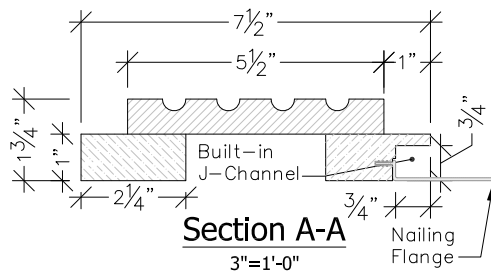

Detail #1
3"=1'-0"

Detail #2
3"=1'-0"

Front
1"=1'-0"

Side
1"=1'-0"

Section A-A
3"=1'-0"

860.758.7900
trimsolutions.net

Trim Solutions, LLC.
132 Main Street, P.O. Box 793
East Windsor, CT 06088

DS-1