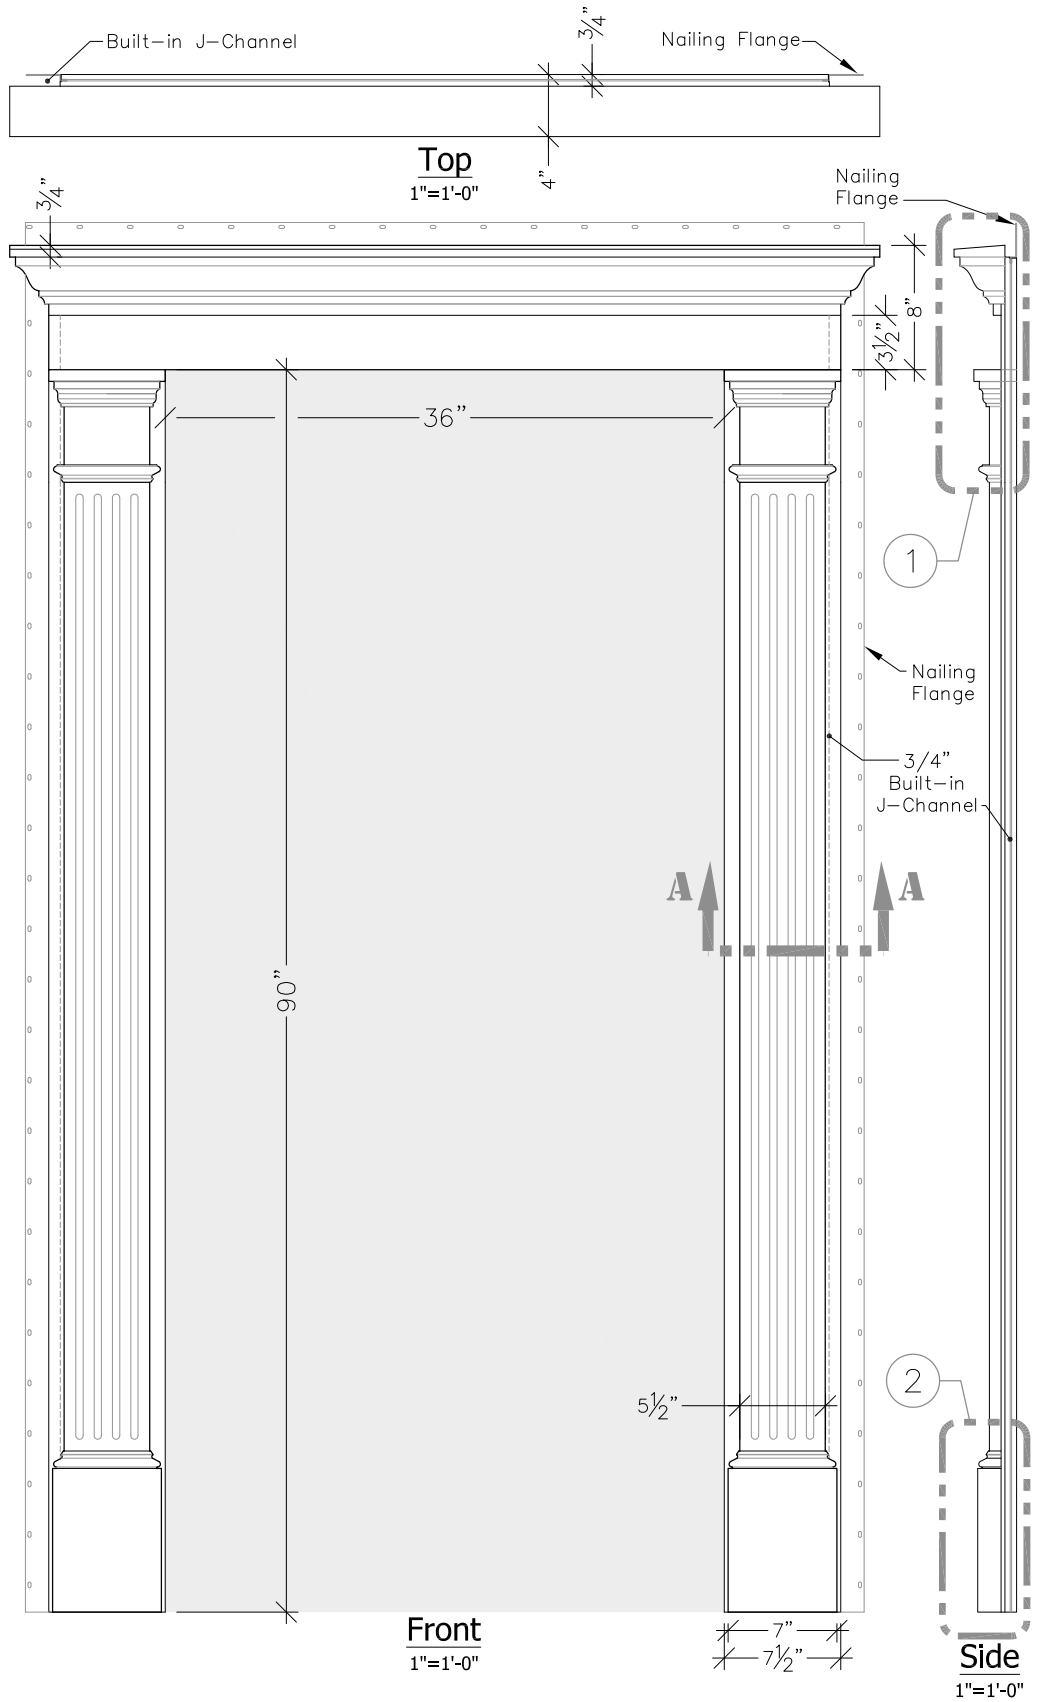

Detail #1
3"=1'-0"

Detail #2
3"=1'-0"

Front
1"=1'-0"

Side
1"=1'-0"

Section A-A
3"=1'-0"

860.758.7900
trimsolutions.net

Trim Solutions, LLC.
132 Main Street, P.O. Box 793
East Windsor, CT 06088

DS-1