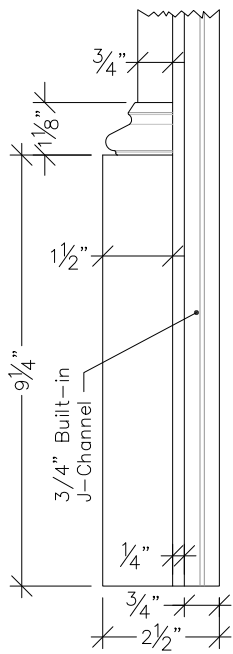

Detail #1
3"=1'-0"

Detail #2
3"=1'-0"

Front
1"=1'-0"

Side
1"=1'-0"

Section A-A
3"=1'-0"

860.758.7900
trimsolutions.net

Trim Solutions, LLC.
132 Main Street, P.O. Box 793
East Windsor, CT 06088

DS-1