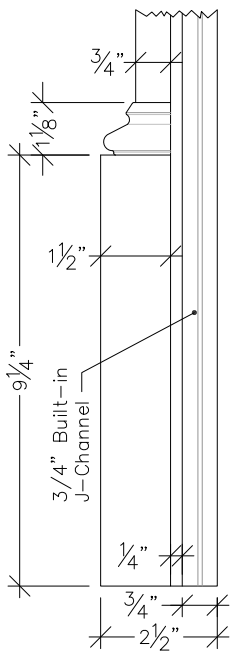

Detail #1
3"=1'-0"

Detail #2
3"=1'-0"

Front
1"=1'-0"

Side
1"=1'-0"

Section A-A
3"=1'-0"

860.758.7900
trimsolutions.net

Trim Solutions, LLC.
132 Main Street, P.O. Box 793
East Windsor, CT 06088

DS-5