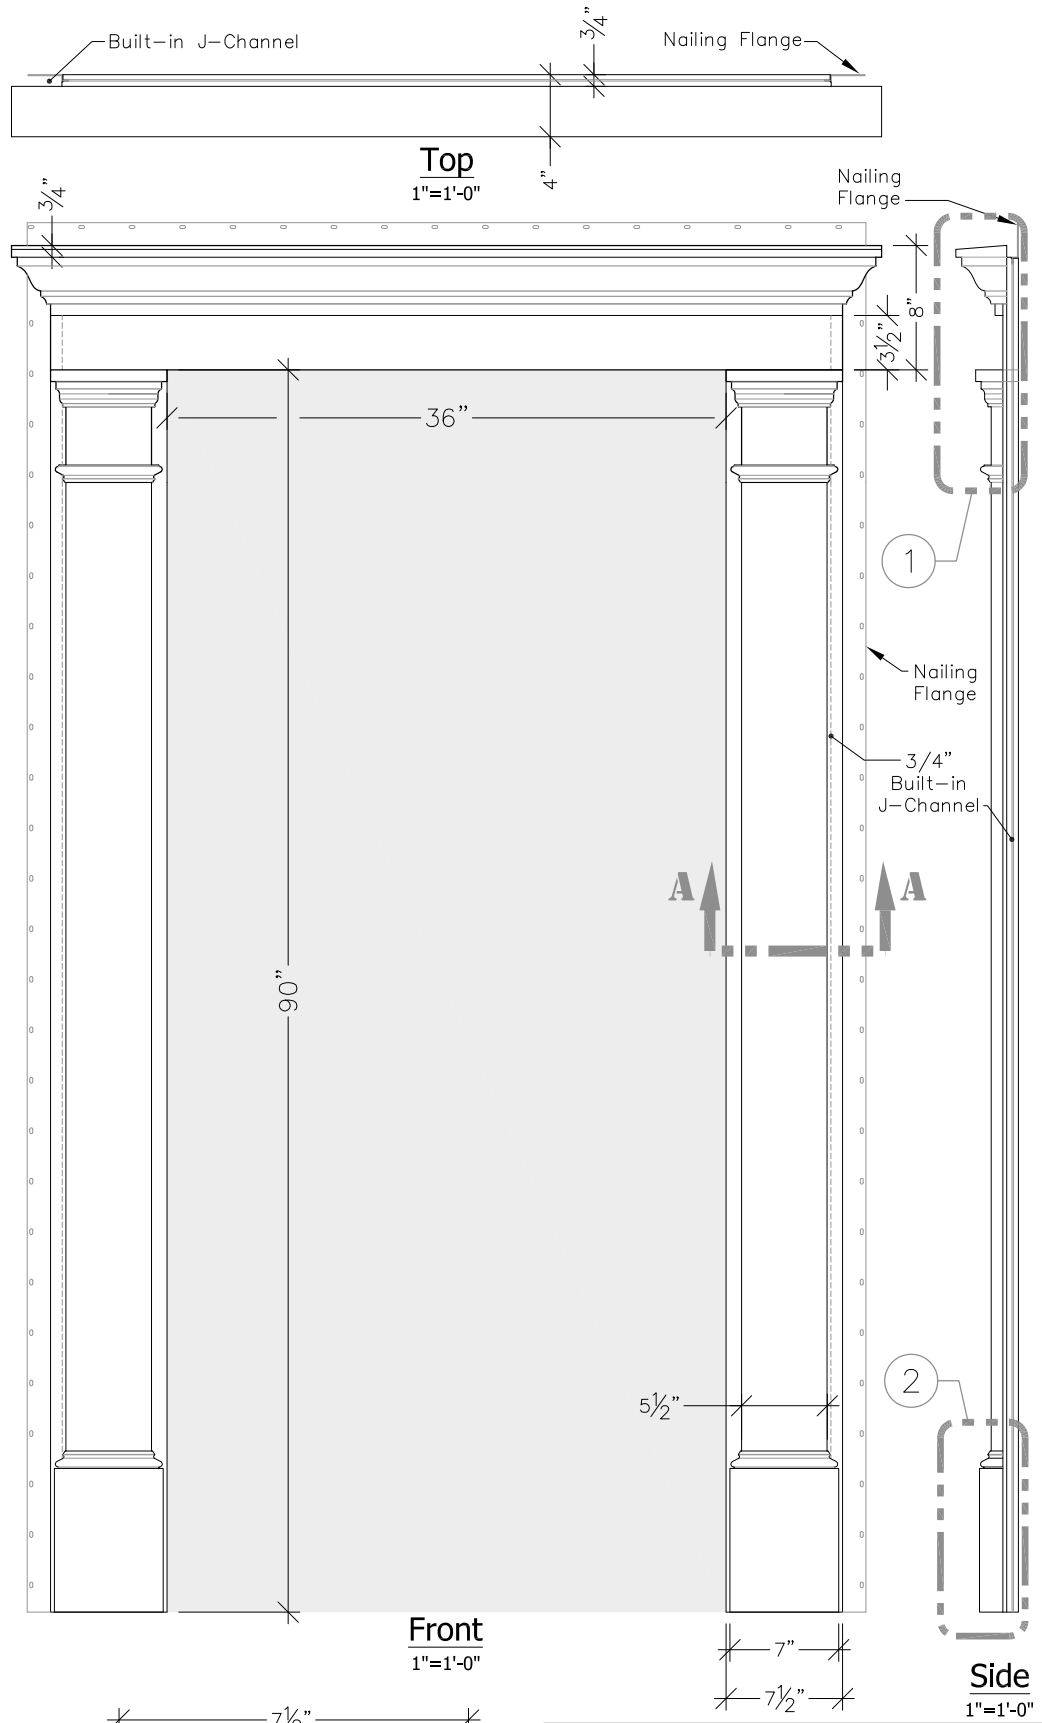

Detail #1
3"=1'-0"

Detail #2
3"=1'-0"

Front
1"=1'-0"

Side
1"=1'-0"

Section A-A
3"=1'-0"

860.758.7900
trimsolutions.net

Trim Solutions, LLC.
132 Main Street, P.O. Box 793
East Windsor, CT 06088

DS-5