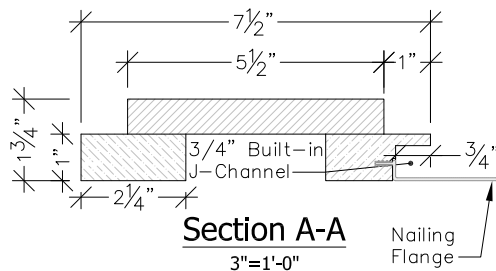

Detail #1
3"=1'-0"

Detail #2
3"=1'-0"

Front
1"=1'-0"

Side
1"=1'-0"

Section A-A
3"=1'-0"

860.758.7900
trimsolutions.net

Trim Solutions, LLC.
132 Main Street, P.O. Box 793
East Windsor, CT 06088

DS-5