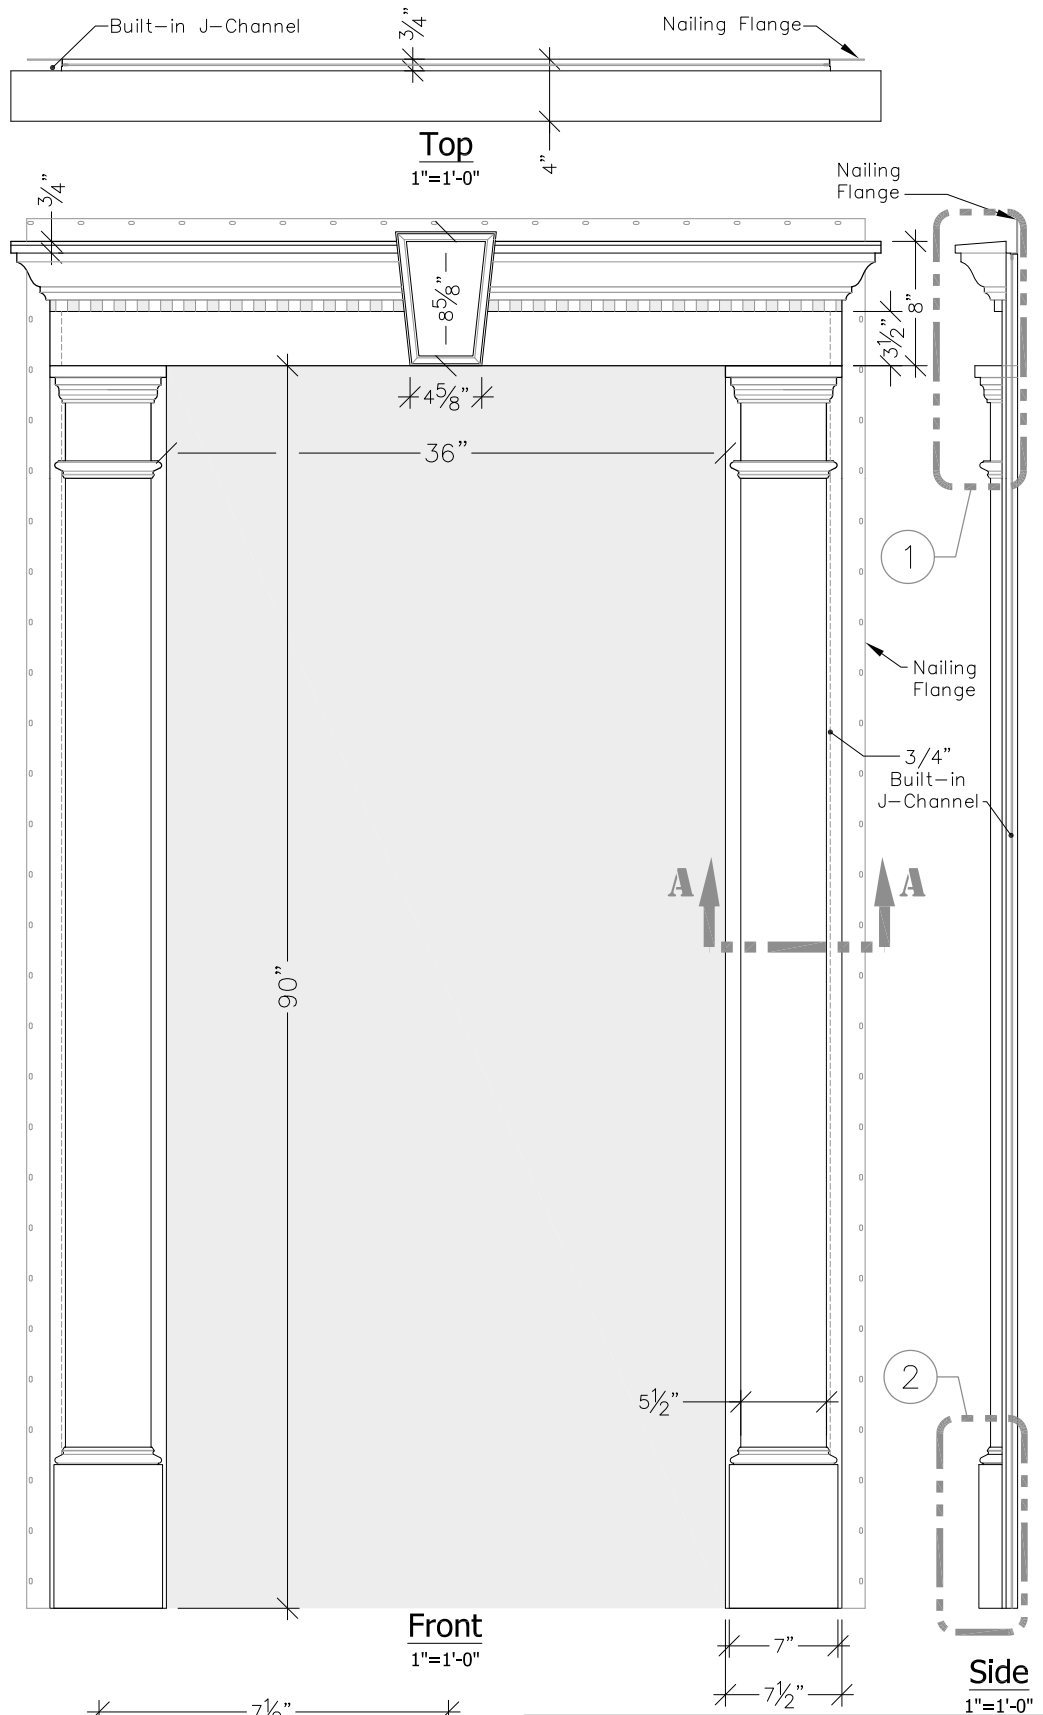

**Detail #1**  
3"=1'-0"

**Detail #2**  
3"=1'-0"

**Front**  
1"=1'-0"

**Side**  
1"=1'-0"

**Section A-A**  
3"=1'-0"

860.758.7900  
trimolutions.net

**Trim Solutions, LLC.**  
132 Main Street, P.O. Box 793  
East Windsor, CT 06088