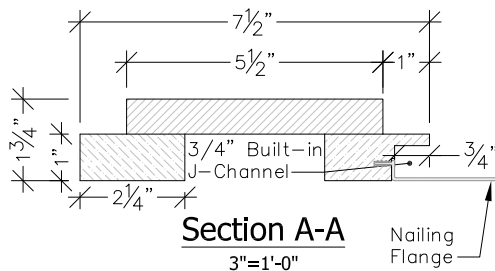

**Detail #1**  
3"=1'-0"

**Detail #2**  
3"=1'-0"

**Front**  
1"=1'-0"

**Side**  
1"=1'-0"

**Section A-A**  
3"=1'-0"

860.758.7900  
trimolutions.net

**Trim Solutions, LLC.**  
132 Main Street, P.O. Box 793  
East Windsor, CT 06088