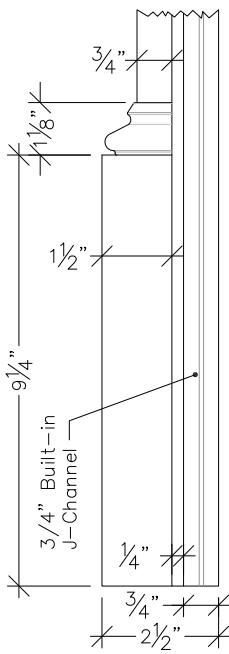

**Detail #1**  
3"=1'-0"

**Detail #2**  
3"=1'-0"

**Front**  
1"=1'-0"

**Side**  
1"=1'-0"

**Section A-A**  
3"=1'-0"

860.758.7900  
trimolutions.net

**Trim Solutions, LLC.**  
132 Main Street, P.O. Box 793  
East Windsor, CT 06088