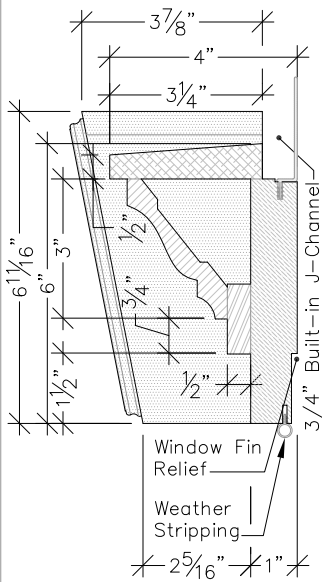

**Section A-A**  
3"=1'-0"

**Section B-B**  
3"=1'-0"

**Section C-C**  
3"=1'-0"

**WM-1**  
**6" Mantel**

**WM-2**  
**6" Mantel With Keystone**

**WM-3**  
**6" Mantel With Dentil**

860.758.7900  
trimsolutions.net