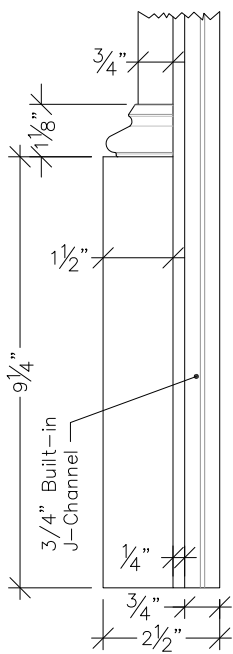

Detail #1
3"=1'-0"

Detail #2
3"=1'-0"

Front
1"=1'-0"

Side
1"=1'-0"

Section A-A
3"=1'-0"

860.758.7900
trimolutions.net

Trim Solutions, LLC.
132 Main Street, P.O. Box 793
East Windsor, CT 06088

DS-2