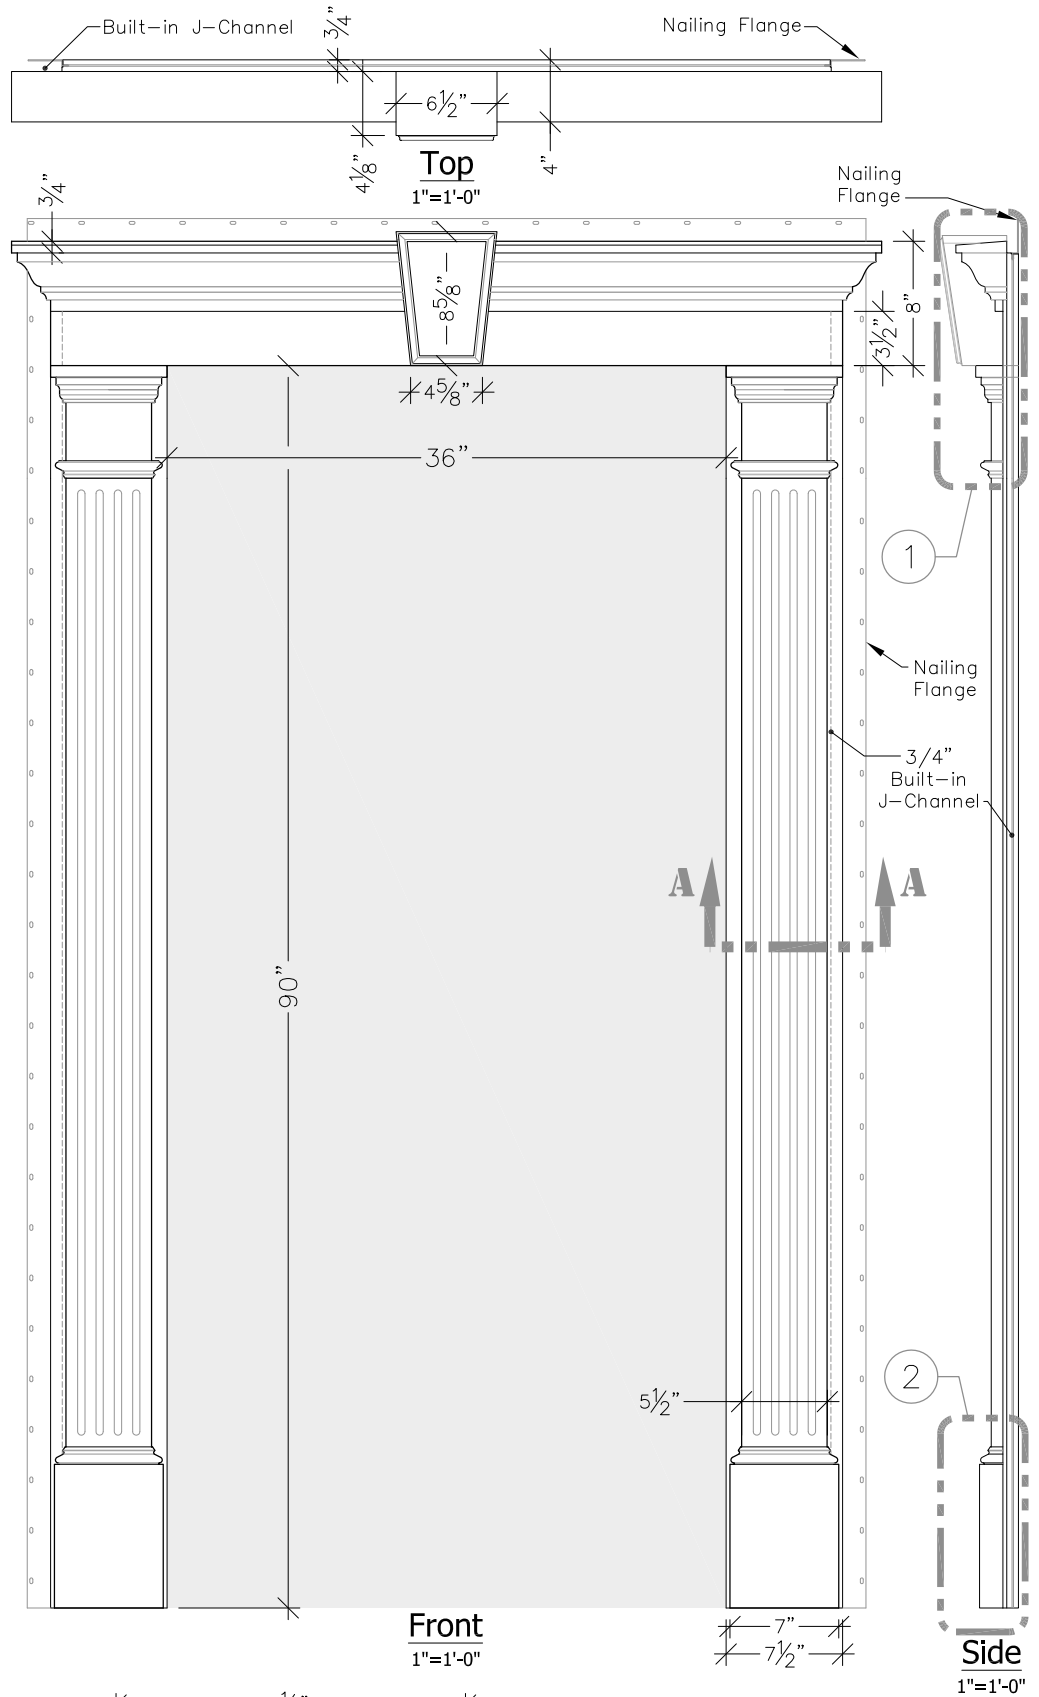

Detail #1
3"=1'-0"

Detail #2
3"=1'-0"

Front
1"=1'-0"

Side
1"=1'-0"

Section A-A
3"=1'-0"

860.758.7900
trimolutions.net

Trim Solutions, LLC.
132 Main Street, P.O. Box 793
East Windsor, CT 06088

DS-2