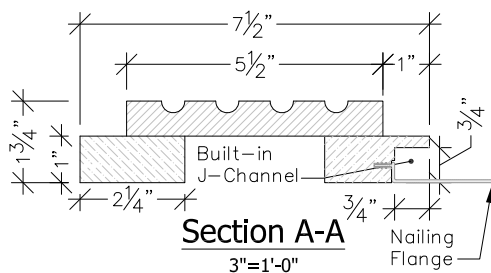

Detail #1
3"=1'-0"

Detail #2
3"=1'-0"

Front
1"=1'-0"

Side
1"=1'-0"

Section A-A
3"=1'-0"

860.758.7900
trimolutions.net

Trim Solutions, LLC.
132 Main Street, P.O. Box 793
East Windsor, CT 06088

DS-2