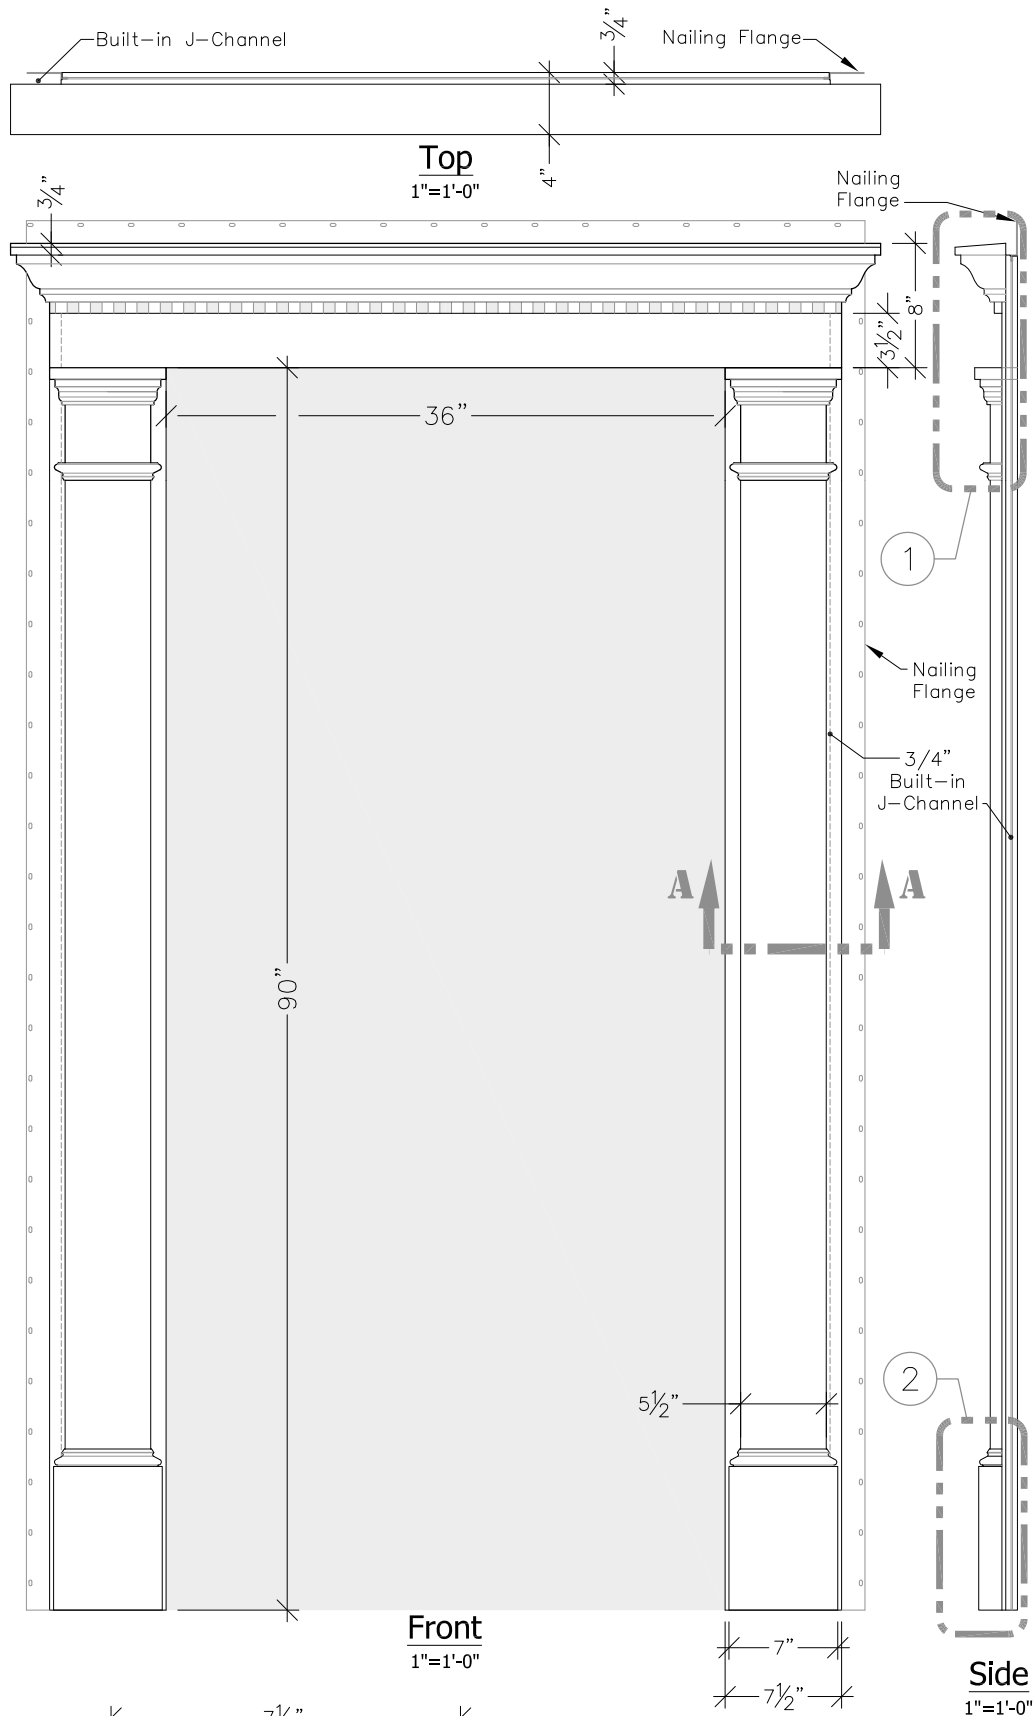

Detail #1
3"=1'-0"

Detail #2
3"=1'-0"

Front
1"=1'-0"

Side
1"=1'-0"

Section A-A
3"=1'-0"

860.758.7900
trimsolutions.net

Trim Solutions, LLC.
132 Main Street, P.O. Box 793
East Windsor, CT 06088

DS-7