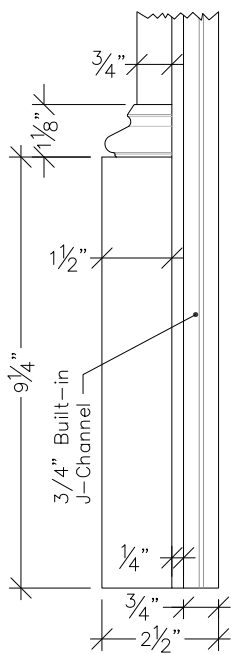

Detail #1
3"=1'-0"

Detail #2
3"=1'-0"

Front
1"=1'-0"

Side
1"=1'-0"

Section A-A
3"=1'-0"

860.758.7900
trimsolutions.net

Trim Solutions, LLC.
132 Main Street, P.O. Box 793
East Windsor, CT 06088

DS-7