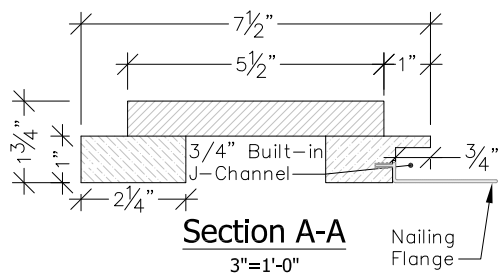

Detail #1
3"=1'-0"

Detail #2
3"=1'-0"

Front
1"=1'-0"

Side
1"=1'-0"

Section A-A
3"=1'-0"

860.758.7900
trimsolutions.net

Trim Solutions, LLC.
132 Main Street, P.O. Box 793
East Windsor, CT 06088

DS-7