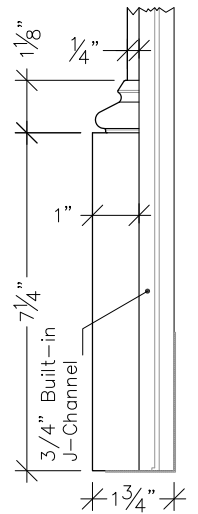

**Detail #1**  
3"=1'-0"

**Detail #2**  
3"=1'-0"

**Complete With:**  
 Stainless Steel Support Brackets  
 Water Management System  
 Continuous Nailing Flange  
 Stainless Steel Screws  
 Trim Solutions Glue  
 Slide-and-Hide Cap and Base