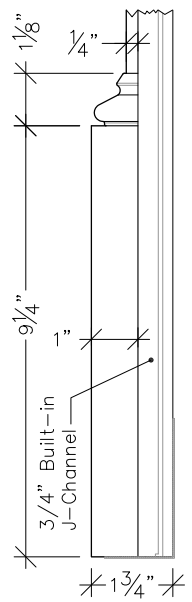

Detail #1
3"=1'-0"

Detail #2
3"=1'-0"

Complete With:
 Stainless Steel Support Brackets
 Water Management System
 Continuous Nailing Flange
 Stainless Steel Screws
 Trim Solutions Glue
 Slide-and-Hide Cap and Base