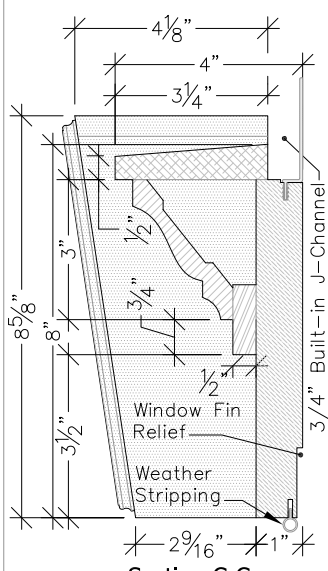

WM-4
6" Mantel With Dentil & Keystone

WM-5
8" Mantel

WM-6
8" Mantel With Keystone

	<p>860.758.7900 trimsolutions.net</p>	<p>WM-4 WM-5 WM-6</p>
<p>Trim Solutions, LLC. 132 Main Street, P.O. Box 793 East Windsor, CT 06088</p>		