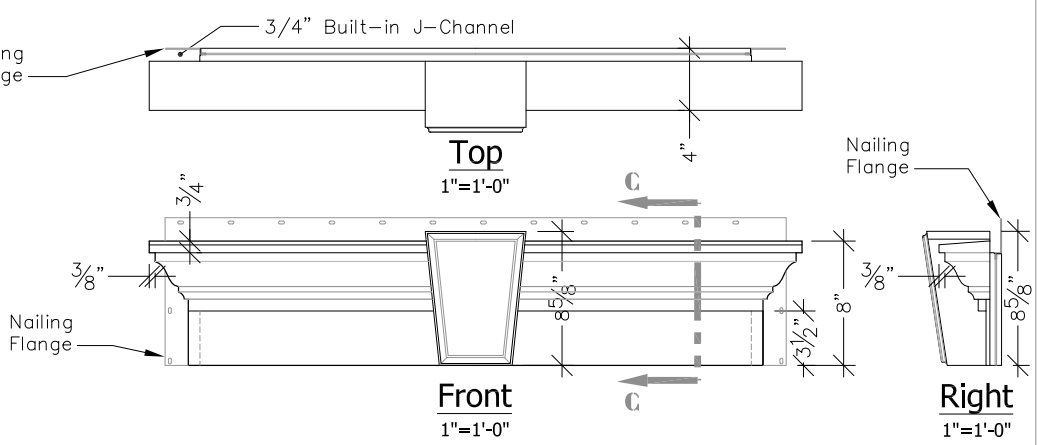

WM-4
6" Mantel With Dentil & Keystone

WM-5
8" Mantel

WM-6
8" Mantel With Keystone

	<p>860.758.7900 trimsolutions.net</p>	<p>WM-4 WM-5 WM-6</p>
<p>Trim Solutions, LLC. 132 Main Street, P.O. Box 793 East Windsor, CT 06088</p>		