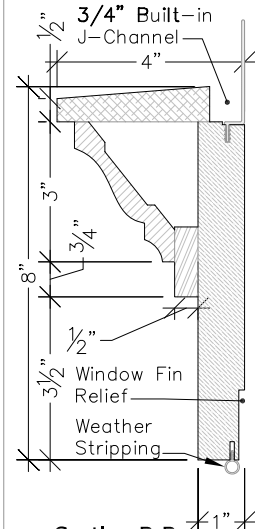

WM-4
6" Mantel With Dentil & Keystone

WM-5
8" Mantel

WM-6
8" Mantel With Keystone

	<p>860.758.7900 trimsolutions.net</p>	<p>WM-4 WM-5 WM-6</p>
<p>Trim Solutions, LLC. 132 Main Street, P.O. Box 793 East Windsor, CT 06088</p>		