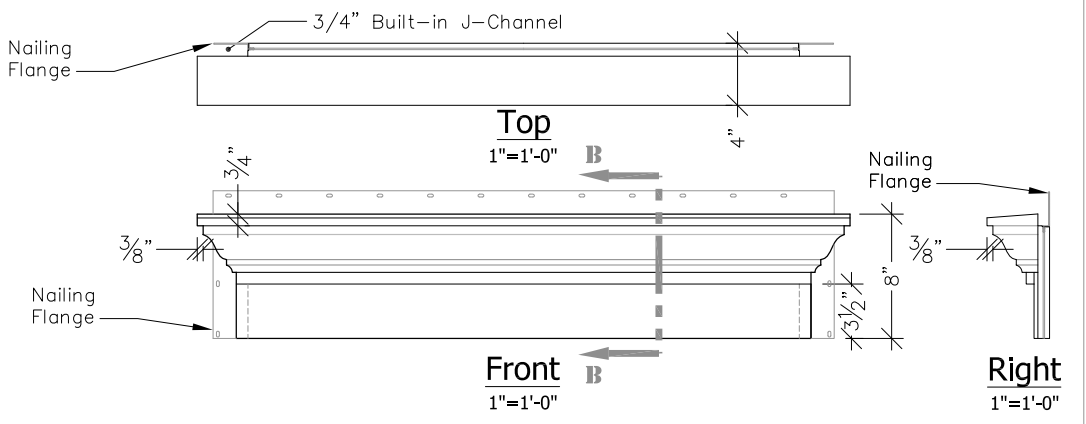

WM-4
6" Mantel With Dentil & Keystone

WM-5
8" Mantel

WM-6
8" Mantel With Keystone

	<p>860.758.7900 trimsolutions.net</p>	<p>WM-4 WM-5 WM-6</p>
<p>Trim Solutions, LLC. 132 Main Street, P.O. Box 793 East Windsor, CT 06088</p>		