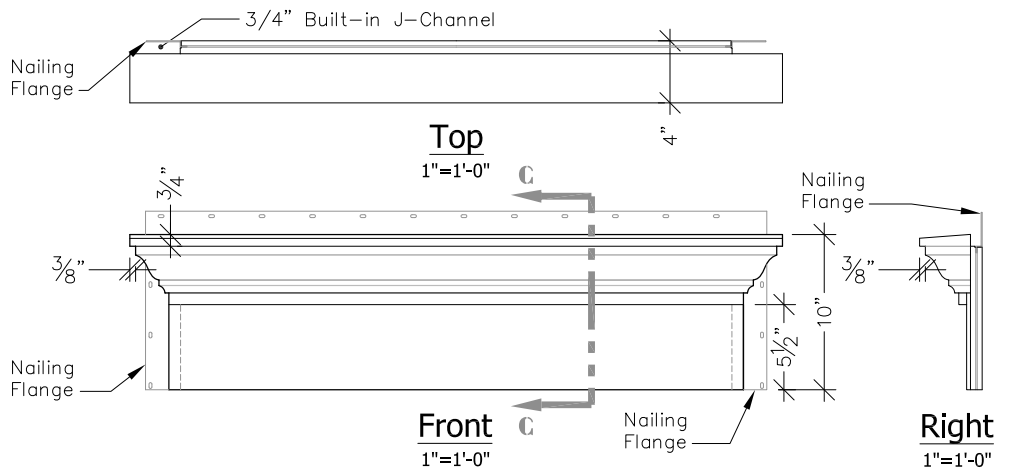

Section A-A
3"=1'-0"

WM-7
8" Mantel With Dentil

Section B-B
3"=1'-0"

WM-8
8" Mantel With Dentil & Keystone

Section C-C
3"=1'-0"

WM-9
10" Mantel

860.758.7900
trimolutions.net

Trim Solutions, LLC.
132 Main Street, P.O. Box 793
East Windsor, CT 06088