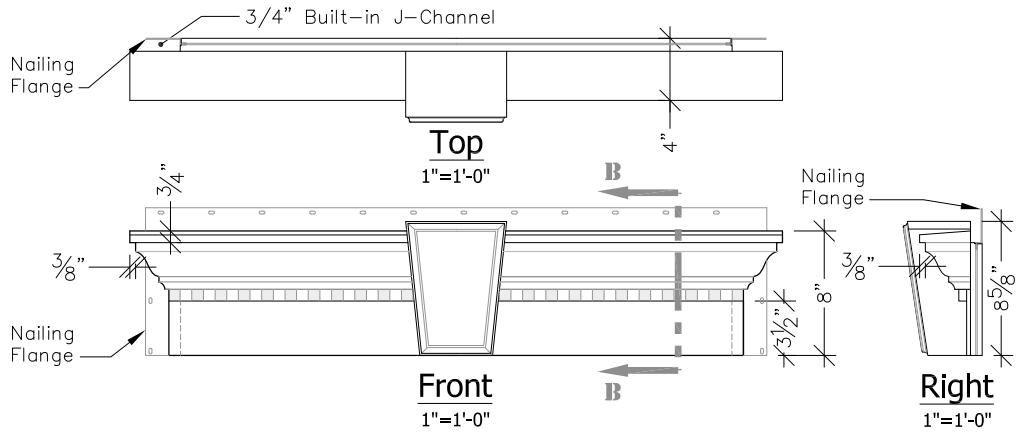

Section A-A
3"=1'-0"

WM-7
8" Mantel With Dentil

Section B-B
3"=1'-0"

WM-8
8" Mantel With Dentil & Keystone

Section C-C
3"=1'-0"

WM-9
10" Mantel

860.758.7900
trimolutions.net

Trim Solutions, LLC.
132 Main Street, P.O. Box 793
East Windsor, CT 06088