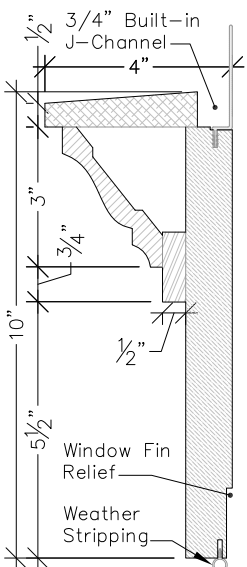

Section A-A
3"=1'-0"

WM-7
8" Mantel With Dentil

Section B-B
3"=1'-0"

WM-8
8" Mantel With Dentil & Keystone

Section C-C
3"=1'-0"

WM-9
10" Mantel

860.758.7900
trimolutions.net

Trim Solutions, LLC.
132 Main Street, P.O. Box 793
East Windsor, CT 06088