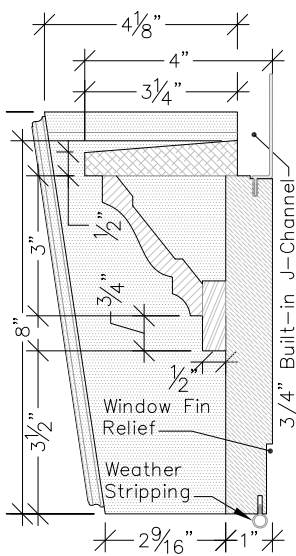

Section A-A
3"=1'-0"

WM-7
8" Mantel With Dentil

Section B-B
3"=1'-0"

WM-8
8" Mantel With Dentil & Keystone

Section C-C
3"=1'-0"

WM-9
10" Mantel

860.758.7900
trimolutions.net

Trim Solutions, LLC.
132 Main Street, P.O. Box 793
East Windsor, CT 06088