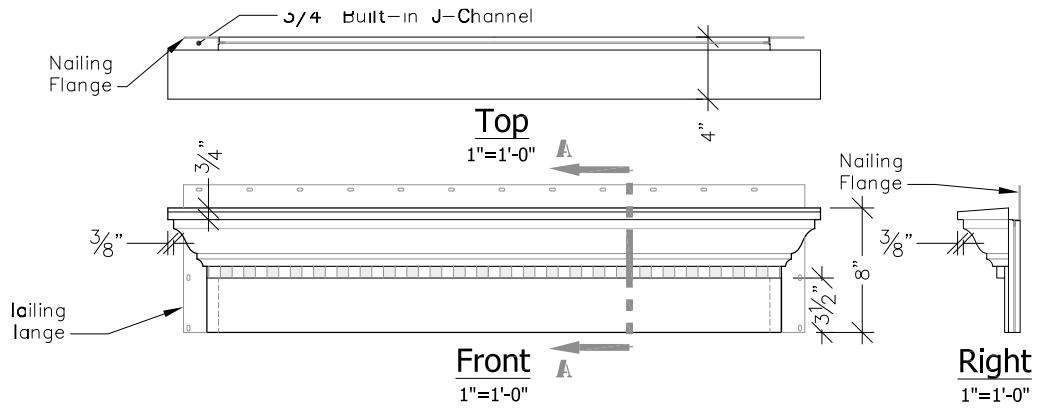

Section A-A
3"=1'-0"

WM-7
8" Mantel With Dentil

Section B-B
3"=1'-0"

WM-8
8" Mantel With Dentil & Keystone

Section C-C
3"=1'-0"

WM-9
10" Mantel

860.758.7900
trimolutions.net

Trim Solutions, LLC.
132 Main Street, P.O. Box 793
East Windsor, CT 06088